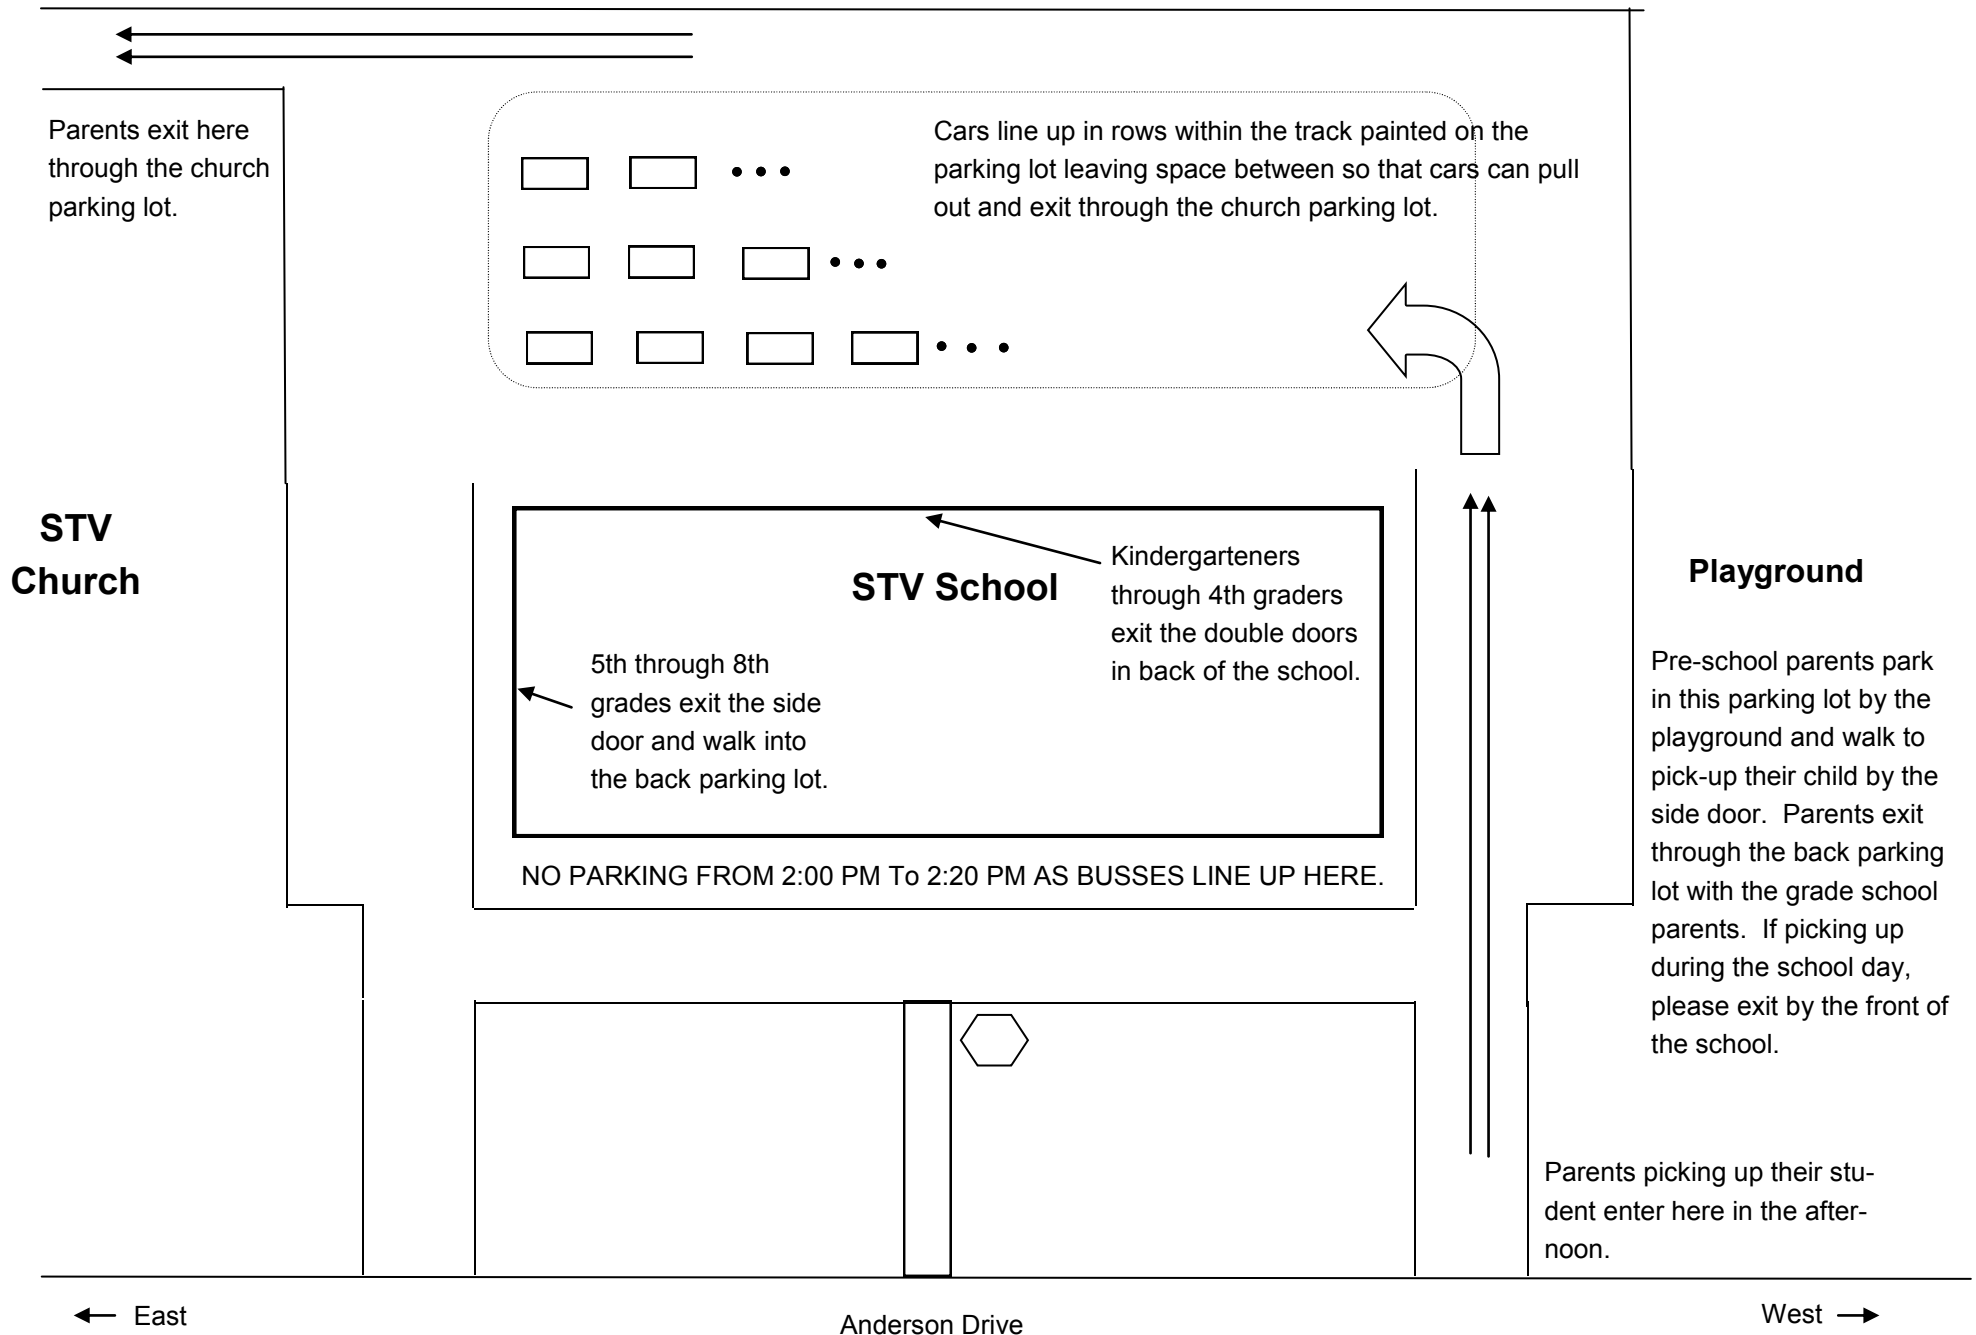

Afternoon Pick-Up

Parents exit here through the church parking lot.

STV Church

Cars line up in rows within the track painted on the parking lot leaving space between so that cars can pull out and exit through the church parking lot.

STV School

NO PARKING FROM 2:00 PM To 2:20 PM AS BUSES LINE UP HERE.

Playground

Pre-school parents park in this parking lot by the playground and walk to pick-up their child by the side door. Parents exit through the back parking lot with the grade school parents. If picking up during the school day, please exit by the front of the school.

Parents picking up their student enter here in the afternoon.

← East

Anderson Drive

West →